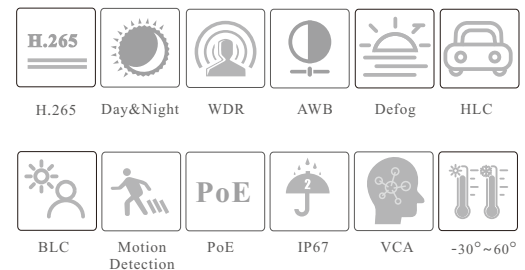

CAMERA

## 4MP IR Water-Proof Bullet Network Camera

- H.265+/H.265/H.264+/H.264/MJPEG coding
- Max. resolution: 2592 × 1520
- ICR auto switch, true day / night vision
- 30 ~ 50m IR night view distance
- 3D DNR, true WDR, HLC, BLC, Defog, Smart IR and ROI coding
- Support image distortion correction
- Built-in micro SD card slot, up to 256GB
- DC12V/PoE power supply
- IP 67 ingress protection
- Support three streams
- Support remote monitoring by smart phones & tablet PCs with iOS and Android OS
- Support P2P function
- Intelligent analytics