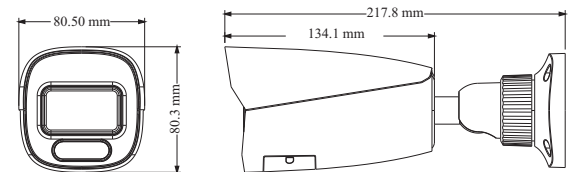

General Function	Watermark, IP address filtering, video mask, heartbeat, illegal login lock,
PoE	Yes, IEEE802.3af
White Light Range	20~30 m
Ingress Protection	IP67
Others	
Power Supply	DC12V/PoE
Power Consumption	< 7W
Operating Environment	- 30 °C ~ 60 °C (-22°F~140°F) Humidity: less than 95 % (non-condensing)
Dimensions (mm)	217.8 × 80.5 × 80.3
Weight (net)	Approx. 0.68KG
Installation	Ceiling mounting; Wall mounting
Certificate	CE, FCC
Environmental Protection	Complies with Directive EU RoHS, WEEE(2012/19/EU), directive 94/62/EC and REACH(EC1907/2006)

DIMENSIONS