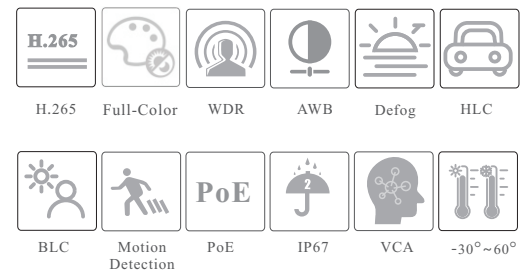

CAMERA

TD-9452C1

5MP Full-Color Bullet Network Camera

- 5MP (2592 × 1944) H.265 full real time coding
- Max. resolution: 2592 × 1944
- 24/7 full color imaging
- 20 ~ 30m white light view distance
- 3D DNR, true WDR, HLC, BLC, Defog, and ROI coding
- 1CH audio input
- Built-in micro SD card slot, up to 256GB
- DC12V/PoE power supply
- IP 67 ingress protection
- Support three streams
- Support remote monitoring by smart phones & tablet PCs
- with iOS and Android OS
- Intelligent analytics

General Function	Watermark, IP address filtering, video mask, heartbeat, illegal login lock,
PoE	Yes, IEEE802.3af
White Light Range	20~30 m
Ingress Protection	IP67
Others	
Power Supply	DC12V/PoE
Power Consumption	< 7W
Operating Environment	- 30 °C ~ 60 °C (-22°F~140°F) Humidity: less than 95 % (non-condensing)
Dimensions (mm)	217.8 × 80.5 × 80.3
Weight (net)	Approx. 0.68KG
Installation	Ceiling mounting; Wall mounting
Certificate	CE, FCC
Environmental Protection	Complies with Directive EU RoHS, WEEE(2012/19/EU), directive 94/62/EC and REACH(EC1907/2006)