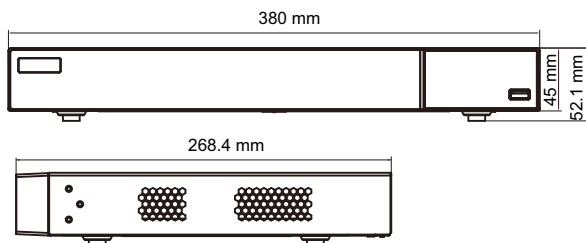

Characteristics

- 8 CH TVI / AHD video input, support 8MP / 5MP / 4MP / 3MP / 1080P / 720P / WD1
- 8 CH CVI video input, support 4MP / 3MP / 1080P / 720P / WD1
- 8 CH DVR support 8 CH IPC 8MP / 5MP / 4MP / 3MP / 1080P / 960P / 720P
- Adopt standard H.265 high profile compression format to get high-quality video at much lower bit rate
- Intuitive and user-friendly Graphics User Interface (GUI), window style operation by mouse
- Multi-mode recording: manual / timer / motion
- Playback : 8 CH simultaneously playback
- Search: time slice, time, event (manual, motion), tag search
- Express and flexible backup via USB, network and so on
- Pentaplex: preview, record, playback, backup and remote access
- DHCP, DDNS, PPPoE network protocol, IE browse and CMS supported
- Remote control via IE or CMS : preview, playback, backup, PTZ and configuration
- Dual stream technology for local storage with high definition, remote network transmission and remote surveillance with mobile device
- Multi-user online simultaneously
- Authorization management, log review and device status review
- HDMI 4K output, true high resolution display
- Support PTZ preset and auto cruise, up to 255 presets and 8 cruises
- Support NAT function and QRCode scanning by mobile phone and PAD
- Powerful smart phone & Pad surveillance with iOS and Android OS

Dimensions

Specification

Model		TD-2708TE-HK
System	Compression	Standard H.265 High Profile
	CPU	Cortex A9
	OS	Embedded Linux
Video	Input	BNC × 8
	Resolution	TVI / AHD: 8MP@15fps / 5MP@20fps preview, 4MP / 3MP / 1080P / 720P / WD1 real time preview CVI: 4MP / 3MP / 1080P / 720P / WD1 real time preview
	IP Input	IPC × 8
	Output	HDMI × 1 : 3840 × 2160 / 1920 × 1080 / 1280 × 1024 / 1024 × 768 VGA × 1 : 1920 × 1080 / 1280 × 1024 / 1024 × 768 BNC × 1 : CVBS (used as the main or spot output)
Audio	Input	RCA × 8
	Output	RCA × 1
	Two-way audio	Take up channel one audio input
Record	Resolution	8MP/5MP/4MP/3MP/1080P/720P/WD1
	Frame Rate	8MP@15fps (PAL / NTSC) 5MP@20fps (PAL / NTSC) 8MP Lite/4MP/3MP/1080P/720P/WD1@25fps (PAL) / 30fps (NTSC)
	Bit Rate	32Kbps ~ 8Mbps
	Mode	Manual, timer, motion
IP Input	Resolution	8MP / 5MP / 4MP / 3MP / 1080P / 960P / 720P
	Frame Rate	25fps (PAL) / 30fps (NTSC)
Play back	Playback	8 CH
	Search	Time slice/ time/event/tag search
	Smart Search	Highlight colors to display the camera record in a certain period of time, different colors refer to different record events
	Function	Play, pause, FF, FB, digital zoom, etc.
Alarm	Mode	Manual, motion, exception
	Input	8 CH
	Output	2 CH
Network	Triggering	Record, snap, preset, e-mail, etc.
	Interface	RJ 45 1000Mbps × 1
	Protocol	TCP / IP, PPPoE, DHCP, DNS, DDNS, UPnP, NTP, SMTP
Mobile Device	Access/Transfer Bandwidth	64/128Mbps
	OS	iOS, Android
Storage	HDD	SATA × 2, up to 8TB per HDD; E-SATA × 1
Backup	Local Backup	U disk, USB removable HDD
	Network Backup	Yes
Port	RS485	RS485 × 1, connect to PTZ or keyboard
	USB	USB 2.0 × 2
	Remote Controller	Optional
Others	Power Supply	DC12V / 4A
	Consumption	≤ 30W (without HDD)
	Dimensions (mm)	380 × 268 × 52 (W × D × H)
	Work Environment	-10 ~ 50 °C , 10% ~ 90% humidity