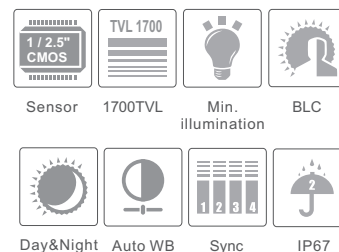

CAMERA

# TD-7482AE1

8MP HD Analog IR Bullet Camera

- 8MP@15fps/5MP@20fps/4MP@30fps high resolution, true color
- AHD / TVI / CVI standard and lossless video output
- Up to 1700 TVL resolution
- CMOS progressive scan, perfectly capture the moving object
- Support OSD menu
- High speed, long distance and real time transmission
- Auto color to B / W at low illumination
- Support ICR switch, true day / night
- Support noise reduction function
- 30 ~ 50m IR night view distance
- IP 67
- Support COC
- Support 960H CVBS output

### SPECIFICATIONS

Model	TD-7482AE1
<b>Specifications</b>	
<b>Camera</b>	
Image Sensor	1 / 2.5 "CMOS
Resolution	8MP
Image Size	3840x2160
Video Output	AHD / TVI / CVI / CVBS
Image System	PAL / NTSC
Electronic Shutter	Auto
IR Distance	30 ~ 50 m
Frame Rate	15fps
Min. Illumination	Color : 0.01 lux@F1.2, AGC ON; B/W : 0 lux with IR
Lens	3.6 mm ( 2.8 mm optional ) 2.8-12mm, motorized zoom lens
Lens Mount	M12 or D14 optional
S / N Ratio	≥52dB ( AGC OFF )
Ingress Protection	IP 67
<b>Functions</b>	
Function Control	OSD ( COC Control )
Day & Night	ICR
Digital WDR	No
3D NR	Yes
AGC	No
Auto White Balance	Yes
BLC	Yes
Defog	No
LSC	No
Saturation	Yes
Sharpness	Yes
Contrast	Yes
Smart IR	Yes
Image Setting	Yes
Defect Correction	Auto
Language	11 languages
Angle Adjustment	Pan: 0°~360°; Tilt: 0°~90°; Rotation: 0°~360°
<b>Others</b>	
Power Supply	DC12V ( ± 10% )
Power Consumption	IR OFF : < 2W; IR ON : < 5.5W
Working Environment	- 30 °C ~ 50 °C, 10 % ~ 90 % ( relative humidity )
Dimensions ( mm )	217.7 x 80.5 x 80.3
Weight ( net )	Approx. 0.57KG