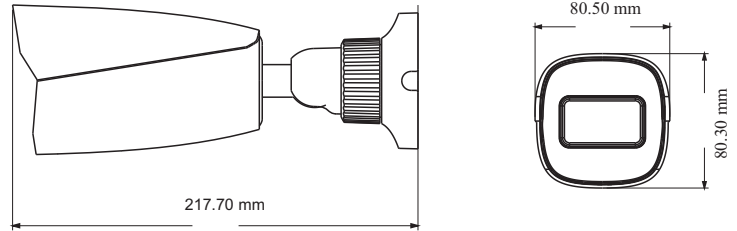

### SPECIFICATIONS

Model	TD-7482AE1
<b>Specifications</b>	
<b>Camera</b>	
Image Sensor	1 / 2.5 "CMOS
Resolution	8MP
Image Size	3840x2160
Video Output	AHD / TVI / CVI / CVBS
Image System	PAL / NTSC
Electronic Shutter	Auto
IR Distance	30 ~ 50 m
Frame Rate	15fps
Min. Illumination	Color : 0.01 lux@F1.2, AGC ON; B/W : 0 lux with IR
Lens	3.6 mm ( 2.8 mm optional ) 2.8-12mm, motorized zoom lens
Lens Mount	M12 or D14 optional
S / N Ratio	≥52dB ( AGC OFF )
Ingress Protection	IP 67
<b>Functions</b>	
Function Control	OSD ( COC Control )
Day & Night	ICR
Digital WDR	No
3D NR	Yes
AGC	No
Auto White Balance	Yes
BLC	Yes
Defog	No
LSC	No
Saturation	Yes
Sharpness	Yes
Contrast	Yes
Smart IR	Yes
Image Setting	Yes
Defect Correction	Auto
Language	11 languages
Angle Adjustment	Pan: 0°~360°; Tilt: 0°~90°; Rotation: 0°~360°
<b>Others</b>	
Power Supply	DC12V ( ± 10% )
Power Consumption	IR OFF : < 2W; IR ON : < 5.5W
Working Environment	- 30 °C ~ 50 °C, 10 % ~ 90 % ( relative humidity )
Dimensions ( mm )	217.7 x 80.5 x 80.3
Weight ( net )	Approx. 0.57KG

### DIMENSIONS