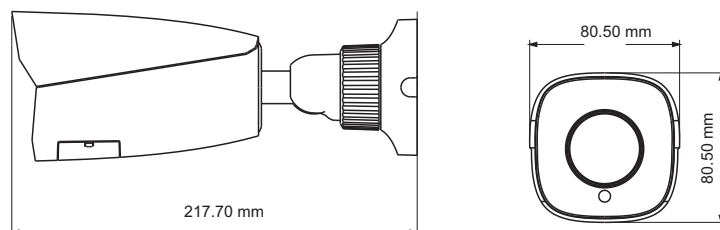

Perimeter Detection	Region intrusion detection, region entrance detection, region exiting detection and line crossing detection (human/vehicle classification),
Sound & Light Warning	Yes
Others	
Power Supply	DC12V/PoE
Power Consumption	< 11W
Operating Environment	- 30 °C ~ 60 °C (-22°F~140°F) Humidity: less than 95 % (non-condensing)
Dimensions (mm)	217.7 × 80.5 × 80.5
Weight (net)	Approx. 0.65KG
Installation	Ceiling mounting; Wall mounting

DIMENSIONS