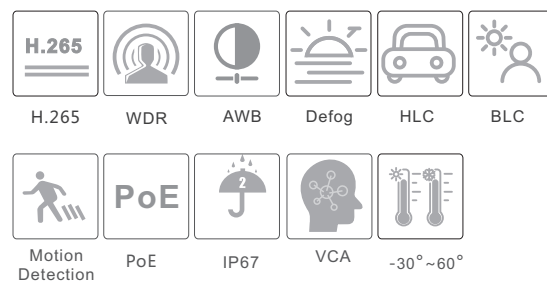

CAMERA

TD-9452A3-PA

5MP AI Bullet Network Camera

- 5MP (2592 × 1944) H.265 full real time coding
- Max.resolution: 2592 × 1944; ICR auto switch, true day / night
- 30 ~ 50m IR night view distance
- Motorized zoom lens
- 3D DNR, true WDR, HLC, BLC and ROI coding
- 1CH audio input; 1CH audio output, 1CH speaker
- Hardware reset; Built-in micro SD card slot, up to 128GB
- DC12V/PoE power supply
- IP67ingress protection; Support three streams
- P2P function optional
- Support mobile surveillance by smart phones with iOS and Android OS
- Intelligent analytics: abnormal video signal detection (scene change, video tampering), line crossing detection (human/vehicle classification), region intrusion detection (human/vehicle classification), sound and light warning