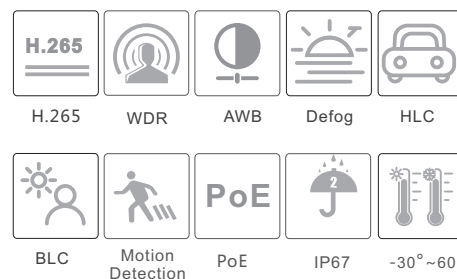

CAMERA

# TD-9555S3A

5MP Network IR Water-Proof Dome Camera

- 5MP ( 2592 × 1944 ) H.265 coding
- Max.resolution: 2592 × 1944
- Manual or motorized zoom lens optional
- ICR auto switch, true day / night, ROI coding
- 3D DNR, digital WDR, HLC, BLC, defog
- 30~50m IR night view distance
- 1CH built-in MIC
- DC12V/PoE power supply
- IP 67 ingress protection
- Support three streams
- P2P function (optional)
- Support remote monitoring by smart phones & tablet PCs with iOS and Android OS
- Intelligent analytics (optional): object removal detection, abnormal video signal detection, line crossing detection and intrusion detection