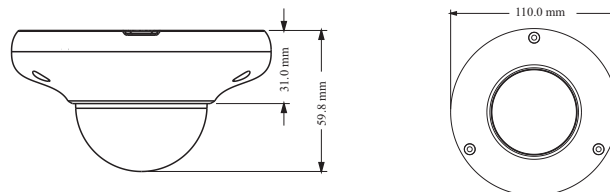

Network Protocol	UDP, IPv4, IPv6, DHCP, NTP, RTSP, RTP, RTMP, RTCP, PPPoE, DDNS, SMTP, FTP, SNMP, HTTP, HTTP POST, 802.1x, UPnP, HTTPs, QoS
Interface Protocol	ONVIF
Storage	Network remote storage; micro SD card storage
Smart Alarm	Motion detection, SD card error, SD card full
General Function	Watermark, IP address filtering, video mask, heartbeat, illegal login lock, image distortion correction, corridor pattern
PoE	Yes, IEEE802.3af
IR Distance	10 ~ 20 m
Ingress Protection	IP66
Others	
Power Supply	DC12V/PoE
Power Consumption	< 6W
Storage Conditions	- 30 °C ~ 65 °C (-22°F~149°F), Humidity: less than 95 % (non-condensing)
Operating Conditions	- 30 °C ~ 60 °C (-22°F~140°F), Humidity: less than 95 % (non-condensing)
Dimensions (mm)	Φ 110 × 59.8
Weight (net)	Approx. 0.38KG
Installation	Ceiling mounting; Wall mounting
Certificate	CE, FCC
Environmental Protection	Directive EU RoHS, WEEE(2012/19/EU), directive 94/62/EC and REACH(EC1907/2006)

DIMENSIONS